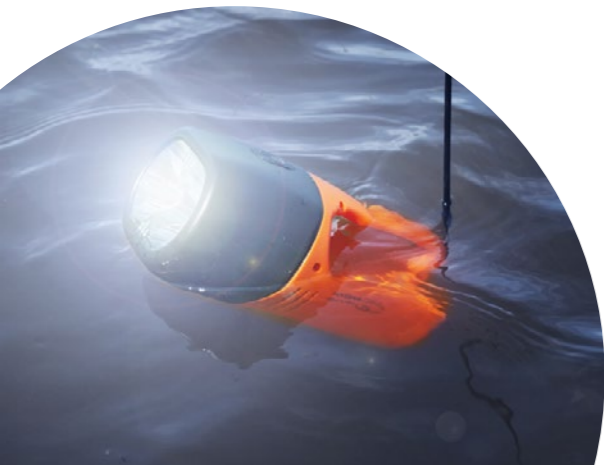

HYDRACELL SHARK LIGHT

Never worry about a flat torch battery again.

- HydraCell Shark Light means 200 hours of powerful light in any conditions.
- 25+ years shelf life (while sealed). Just rip, dip and shine.
- Emergency strobe light function – floats at 45 degrees for increased visibility

On water or off-the-grid, being caught without light when you need it is a nightmare. The HydraCell Shark Light can be used today or can be stored for up to 25 years. A must-have on every boat or campsite.